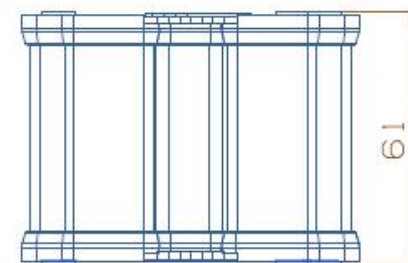

Dimension: