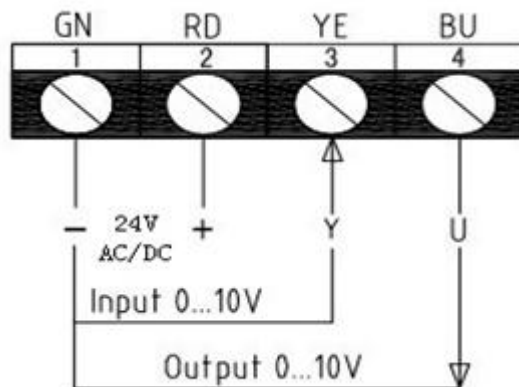

Note: there is no manual function for S6061SF-2.5AF/24V

**Wiring diagram:**

S6061SF-3.5D:

1 2  
N L1  
⊥ ~  
- +

24VAC/DC ± 10%  
230VAC ± 10%

S6061SF-3.5A:

**Manual operation instruction**

Insert the handle into the hex hole, turn around the handle by clockwise (or anti-clockwise) according to the diagram of the product's label. The output shaft will follow and turn by clockwise at the same time. When the output shaft moves to the required position, turn the handle by anti-clockwise with 90 degrees, and then can lock the actuator at current position. If want to unlock the actuator, turn the handle 360 degrees by clockwise (or anti-clockwise) according to the product's label, when listening to the sound of "pa", the actuator has already unlocked.