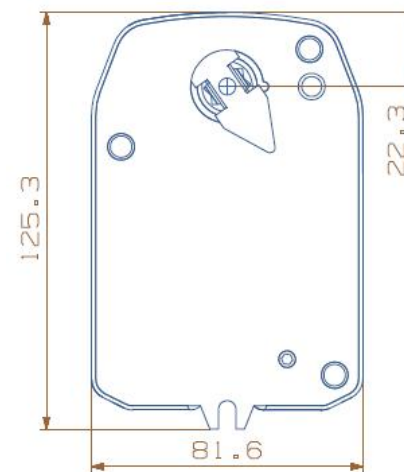

### Характеристики:

Размер вала до 12\*12 мм

Ручное включение/выключение

Два вспомогательных переключателя

Стальной корпус

Защита IP54

Note: there is no manual function for S6061SF-2.5AF/24V

**Wiring diagram:**

S6061SF-3.5D:

1 2  
N L1  
⊥ ~  
- +

24VAC/DC ± 10%  
230VAC ± 10%

S6061SF-3.5A:

**Manual operation instruction**

Insert the handle into the hex hole, turn around the handle by clockwise (or anti-clockwise) according to the diagram of the product's label. The output shaft will follow and turn by clockwise at the same time. When the output shaft moves to the required position, turn the handle by anti-clockwise with 90 degrees, and then can lock the actuator at current position. If want to unlock the actuator, turn the handle 360 degrees by clockwise (or anti-clockwise) according to the product's label, when listening to the sound of "pa", the actuator has already unlocked.

**Dimension:**

**Auxiliary switch:**

S6061SF-3.5 series