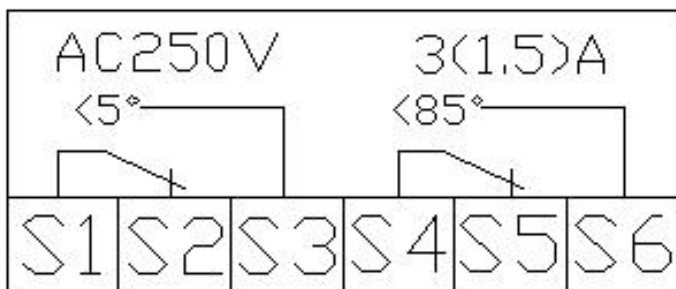

Auxiliary switch:

S6061SF-3.5 series